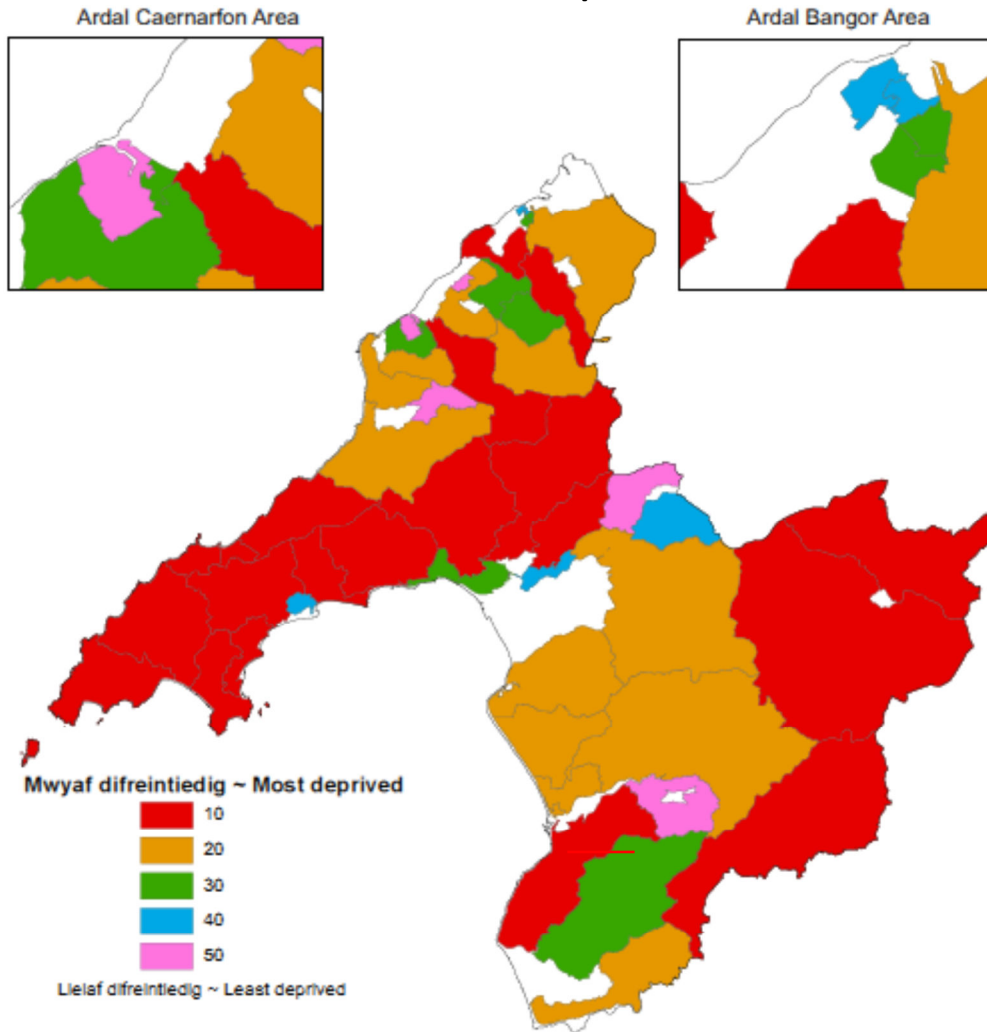

AMSER TEITHIO I YSGOL UWCHRADD / TRAVEL TIME TO SECONDARY SCHOOL

Diffiniad amser teithio / Definition of Travel Time :

“Amser cyfmedrig teithio cerdded (hyd at 800medr) ac mewn bws. Cyfartaledd y 10 trip byrraf”.

“Mean journey time walking (up to 800 metres) and by bus. Average of 10 shortest trips.”